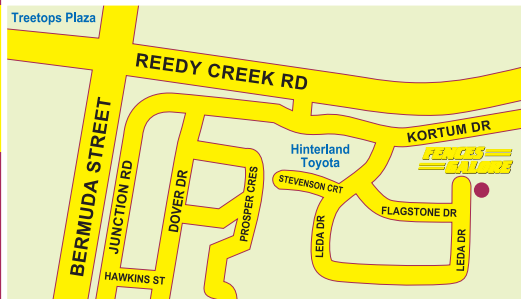

DOMESTIC • TRADE • BODY CORPORATE

Pool Fencing, Garden Fencing, Security Fencing, Glass Fencing, Pedestrian Gates, Sliding Gates, Intercoms, Motors, Accessories.

Showroom & Factory: Unit 2,45 Leda Drive, Burleigh Heads QLD. 4220